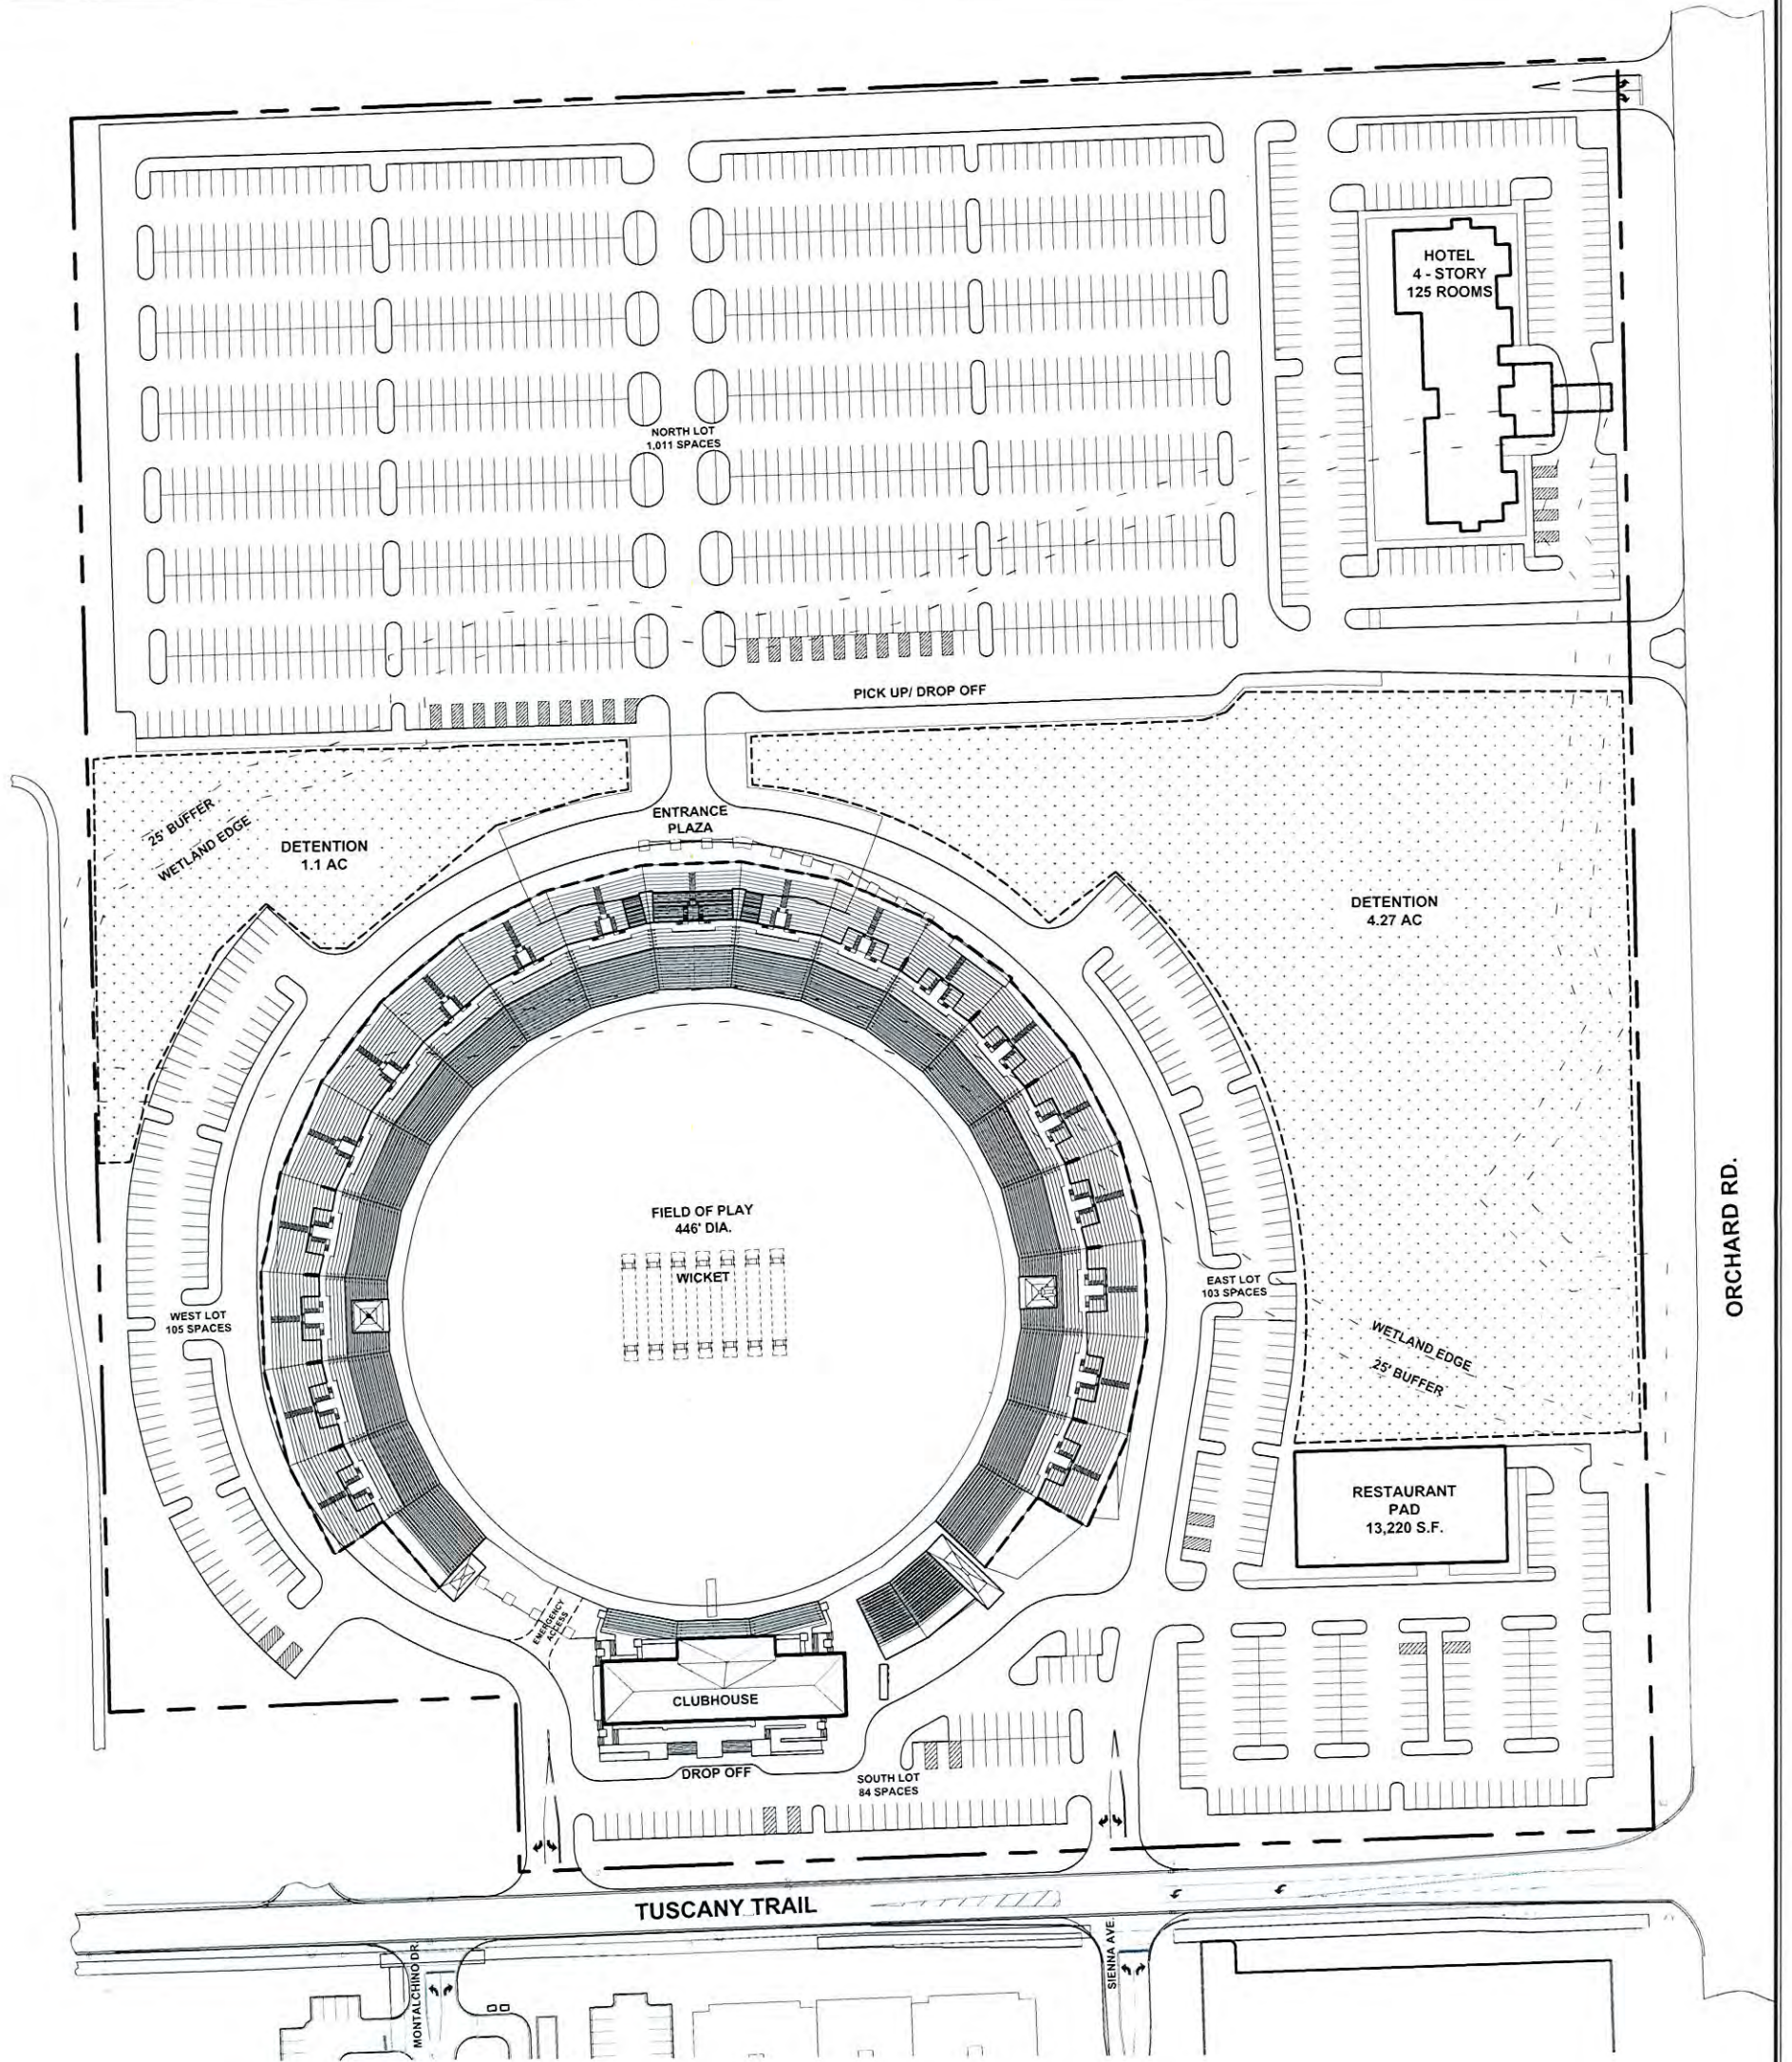

BREYBOURNE STADIUM

Oswego, Illinois

406 002 03_PDP_009

SITE DATA

PARCEL AREA	33.48 Acres
SEATING CAPACITY	24,000 ±
STADIUM PARKING	1,299 Spaces
RESTAURANT PAD (1 SPACE/ 10,000 SF)	140 Spaces
HOTEL -125 ROOMS PARKING PROVIDED	152 Spaces

DRAFT

Date: July 14, 2023
Scale: 1" = 60'

MASTER PLAN

Prepared For:

CHAKRA 360 LLC
1658 N. Milwaukee Ave.
Chicago, IL 60647

Prepared By: